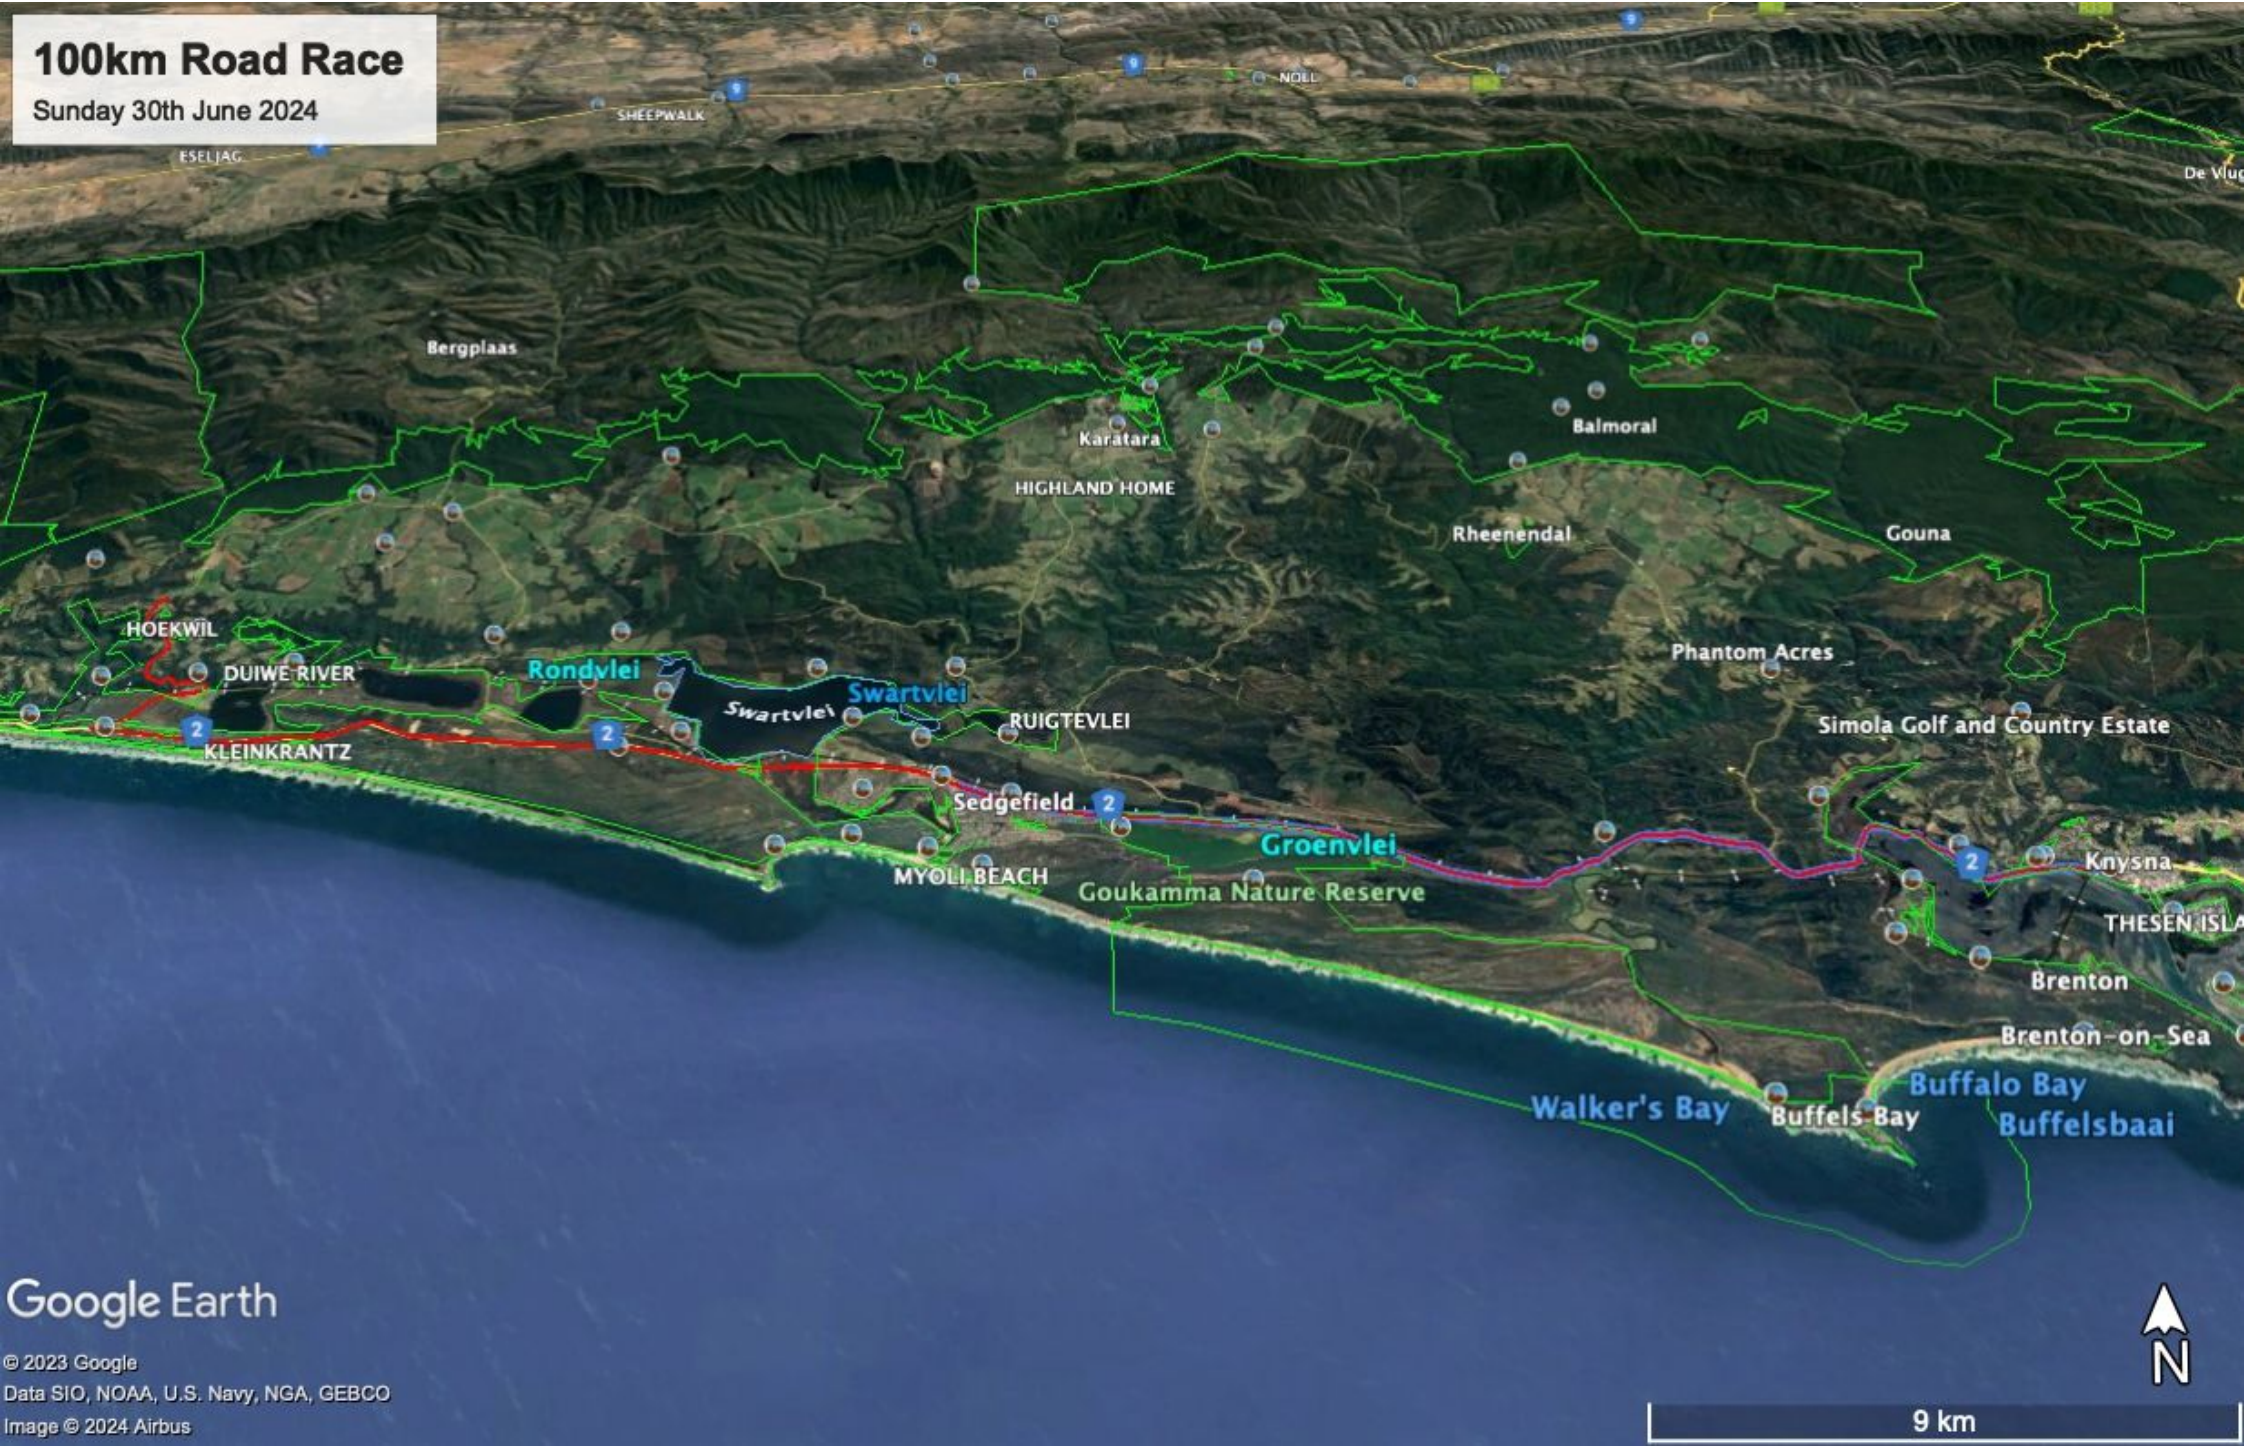

100km Road Race

Sunday 30th June 2024

Google Earth

© 2023 Google
Data SIO, NOAA, U.S. Navy, NGA, GEBCO
Image © 2024 Airbus

9 km

Graph: Min, Avg, Max Elevation: -0, 43, 220 m
Range Totals: Distance: 99.4 km Elev Gain/Loss: 1247 m, -1247 m Max Slope: 9.2%, -9.4% Avg Slope: 2.2%, -2.3%