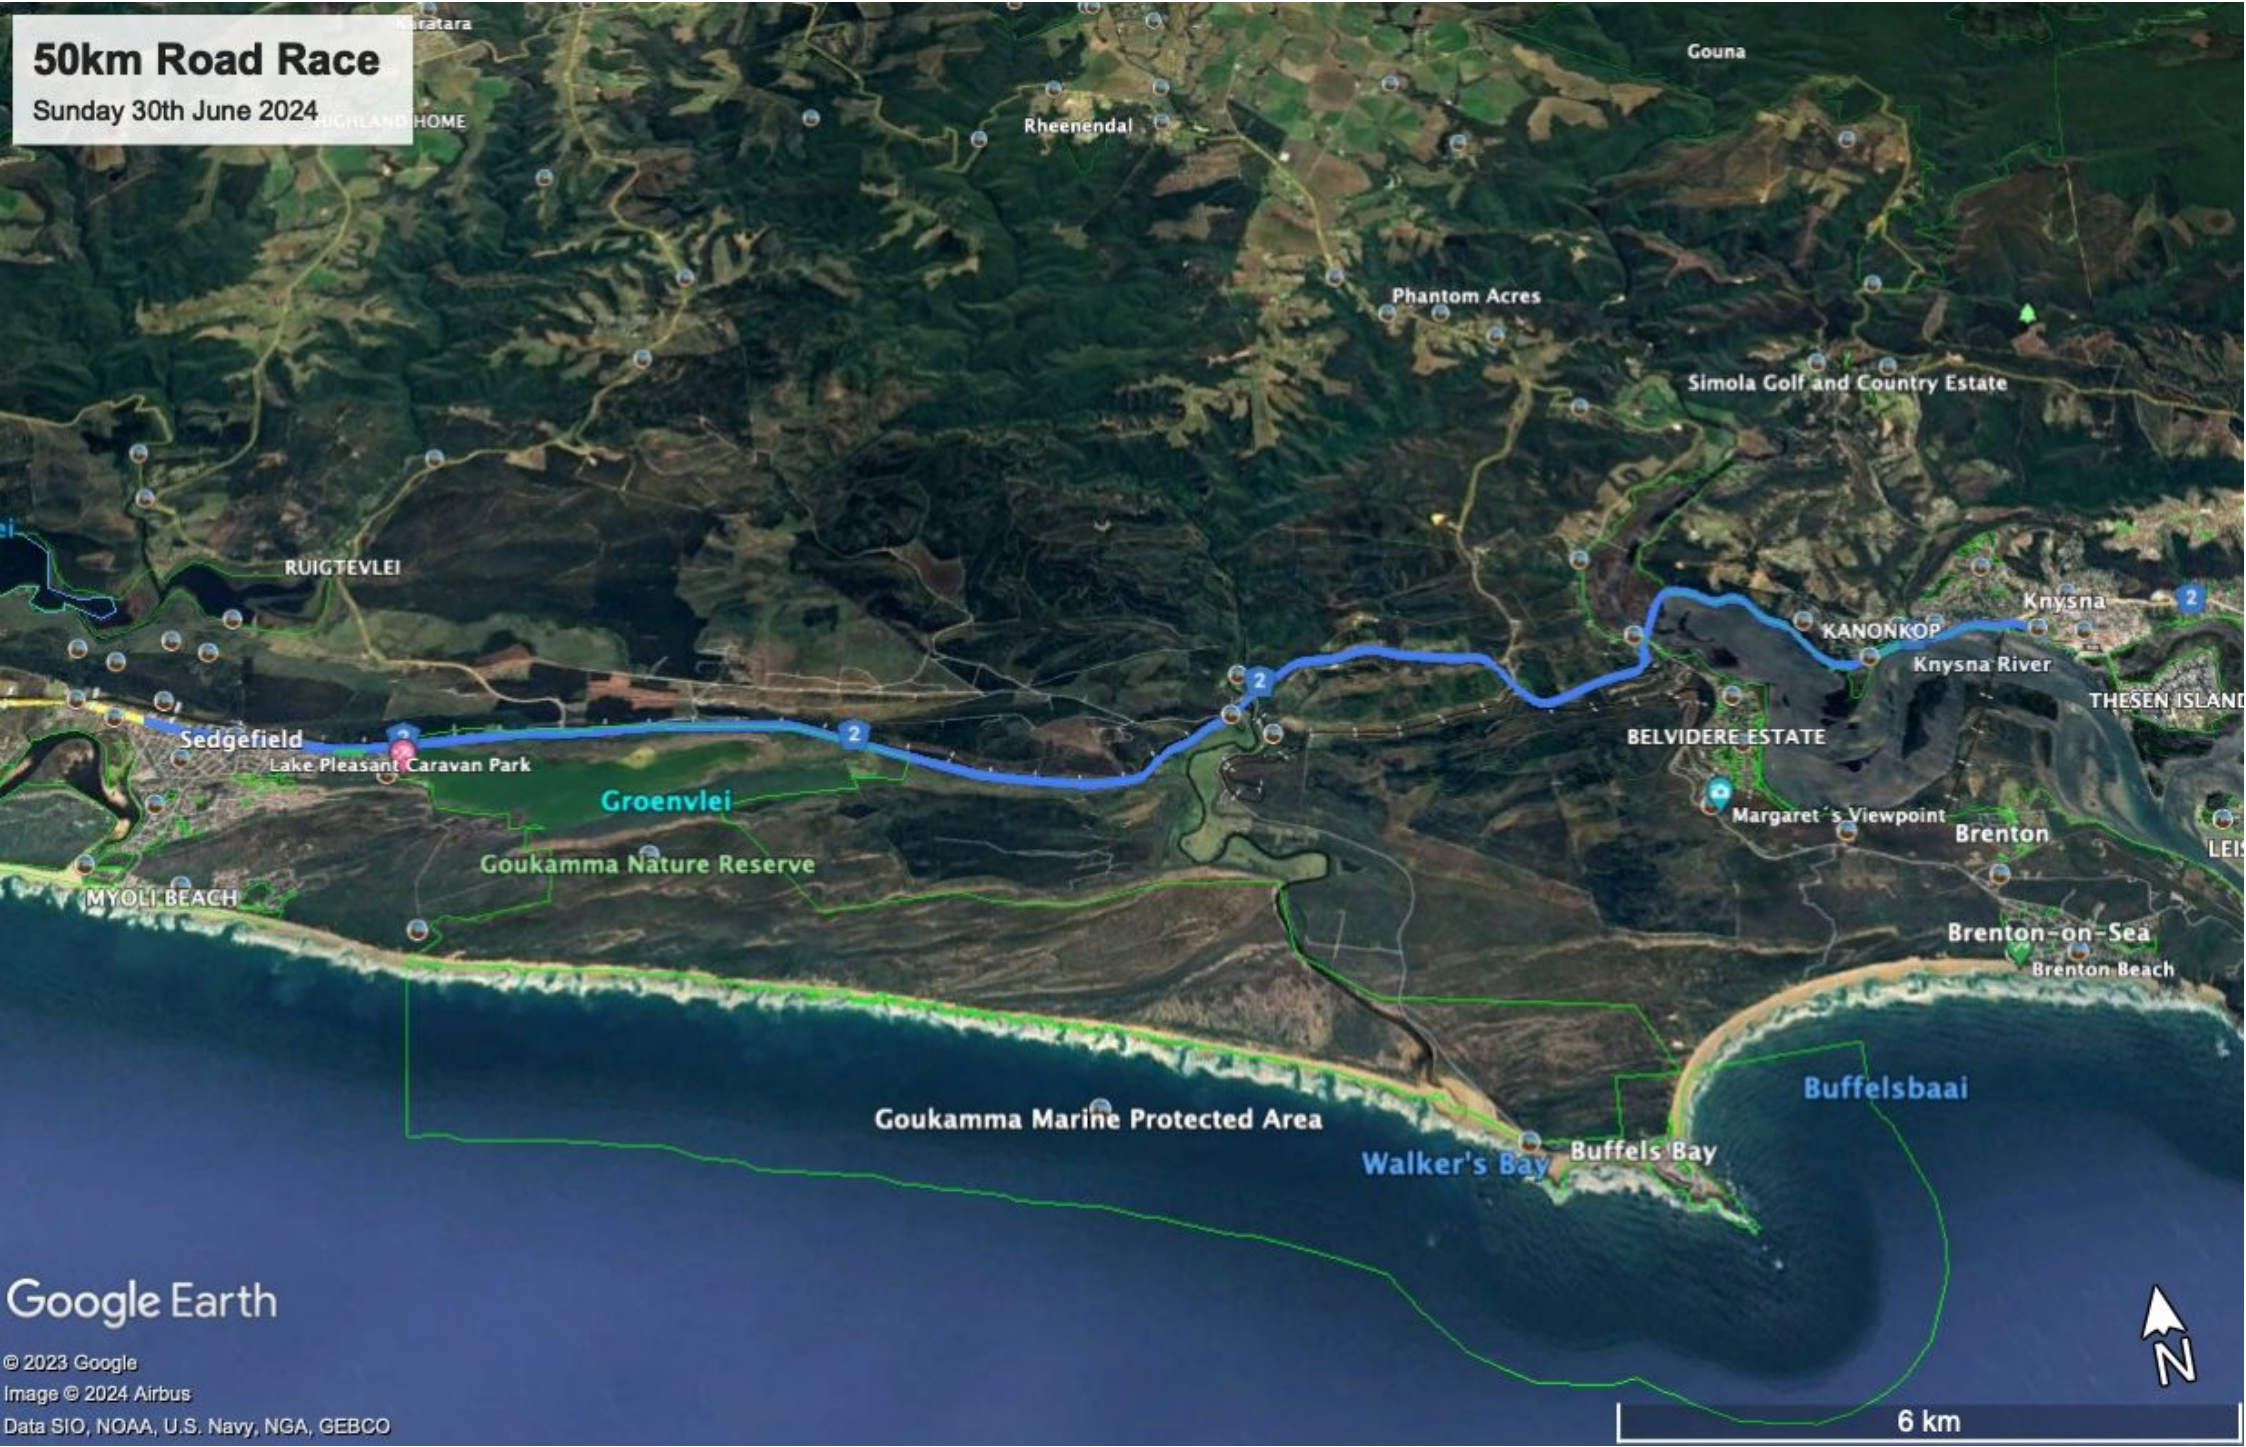

50km Road Race

Sunday 30th June 2024

Google Earth

© 2023 Google
Image © 2024 Airbus
Data SIO, NOAA, U.S. Navy, NGA, GEBCO

Graph: Min, Avg, Max **Elevation: -1, 30, 152 m**

Range Totals: **Distance: 49.2 km** **Elev Gain/Loss: 588 m, -588 m** **Max Slope: 7.1%, -8.7%** **Avg Slope: 2.0%, -2.3%**